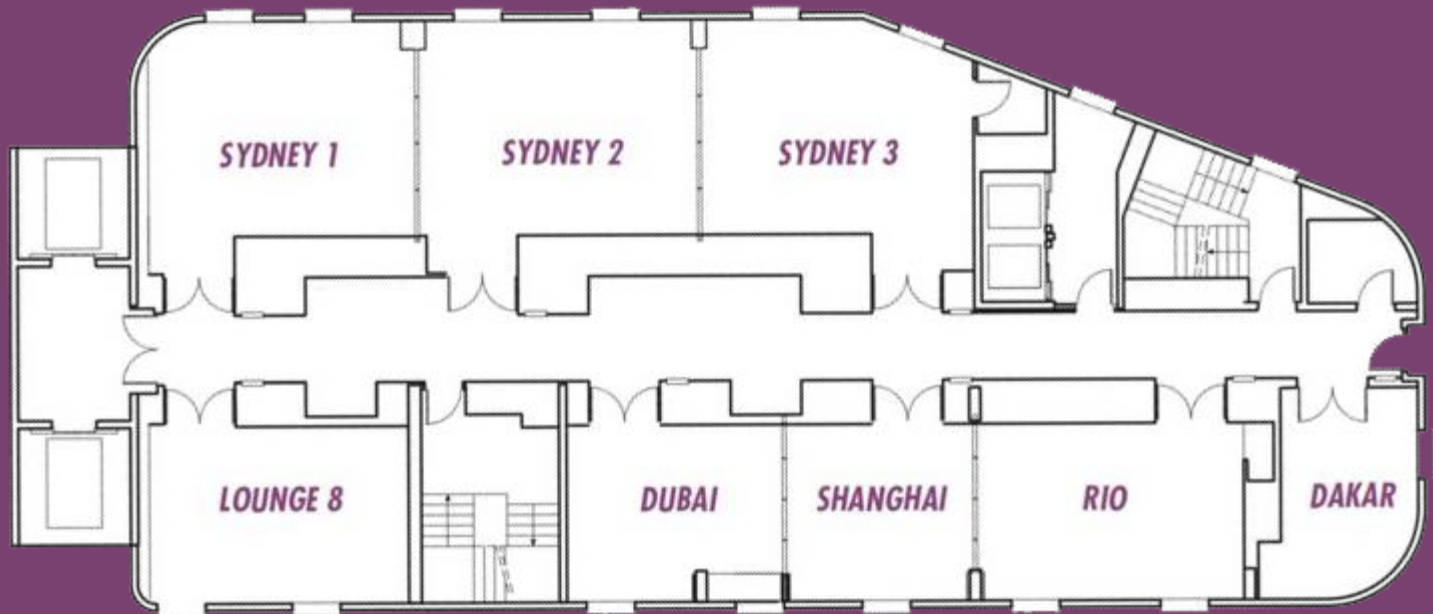

MEET

8TH FLOOR

[HOME](#)

[DESTINATION
CDG AIRPORT](#)

[WELCOME](#)

[SLEEP](#)

[MEET](#)

[EAT](#)

[PLAY](#)

[CONTACTS](#)

MEET

8TH FLOOR

MEETING ROOMS CAPACITIES

MEETING ROOM	SURFACE (SQM)	U-SHAPE	BOARDROOM	CLASSROOM	THEATER	BANQUET ROUND	COCKTAIL	CABARET
8TH FLOOR								
Sydney 1	42	14	16	14	35	24	20	14
Sydney 2	42	14	16	14	35	24	20	14
Sydney 3	40	14	16	14	30	24	20	14
Sydney 1&2	84	24	24	30	45	60	40	35
Sydney 2&3	82	24	24	30	45	60	40	35
Sydney 123	124	36	36	36	90	90	80	49
Dubai	28	-	10	-	20	-	-	-
Shanghai	24	-	8	-	16	-	-	-
Rio	34	-	16	-	25	-	-	-
Dakar	21	-	6	-	16	-	-	-

HOME

DESTINATION
CDG AIRPORT

WELCOME

SLEEP

MEET

EAT

PLAY

CONTACTS