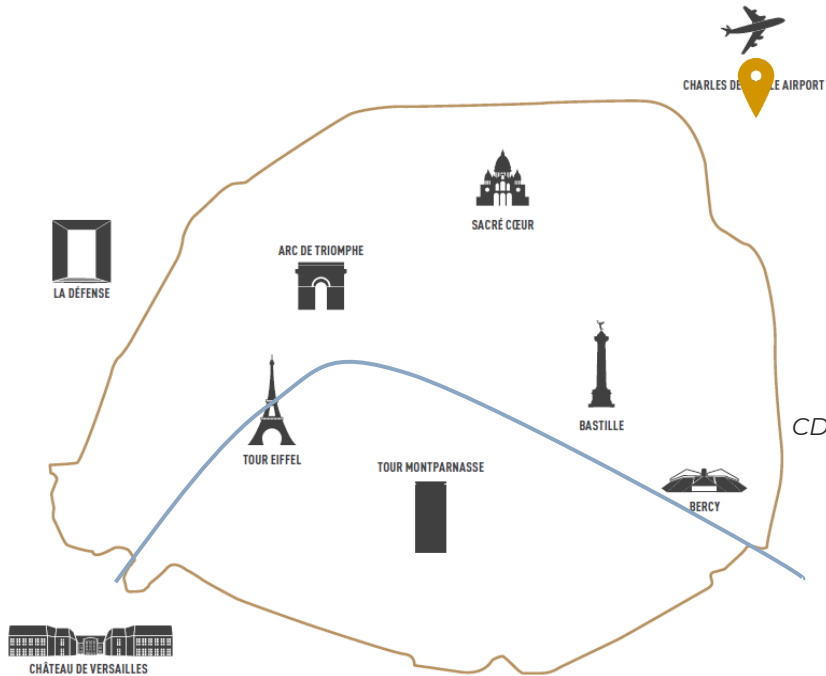

HOME

DESTINATION  
CDG AIRPORT

WELCOME

SLEEP

MEET

EAT

PLAY

CONTACTS

# DESTINATION ROISSY – CHARLES DE GAULE AIRPORT

**Roissy CDG : 2 min**

*CDG Val, free airport shuttle  
at 80m from the hotel*

**Gare TGV Roissy CDG**

4 min with the CDG Val

Connections with Lille, Bruxelles  
and Marne-La-Vallée

**Train RER line B**

2 min walk

**Bus Aéroville**

2 min walk

**Gare de Lyon, Gare St Lazare,  
Gare du Nord, Gare de  
Montparnasse :**  
50 min\*

*\* Public transportation*

HOME

DESTINATION  
CDG AIRPORT