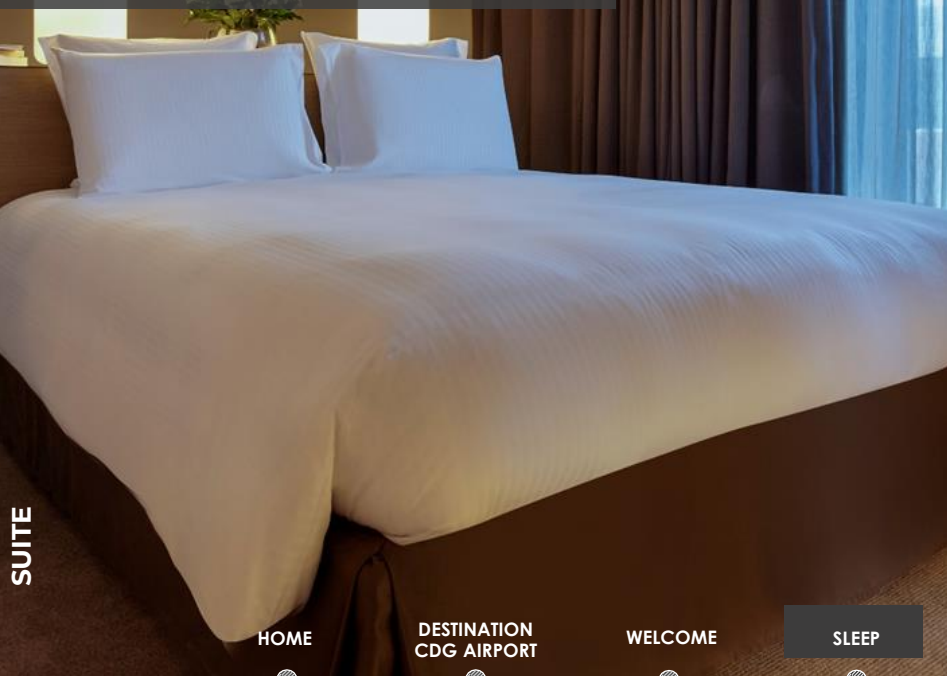

# SLEEP

DELUXE ROOM WITH A VIEW OF THE RUNWAYS

DELUXE DOUBLE ROOM

HOME

DESTINATION  
CDG AIRPORT

WELCOME

SLEEP

MEET

# SLEEP

10 SUITES FROM 43 TO 53 SQ M |  
462 TO 570 SQ FT  
1 60 SQ M | 645 SQ FT EXCLUSIVE  
SUITE WITH PRIVATE TERRACE

SUITE

HOME

DESTINATION  
CDG AIRPORT

WELCOME

SLEEP

MEET