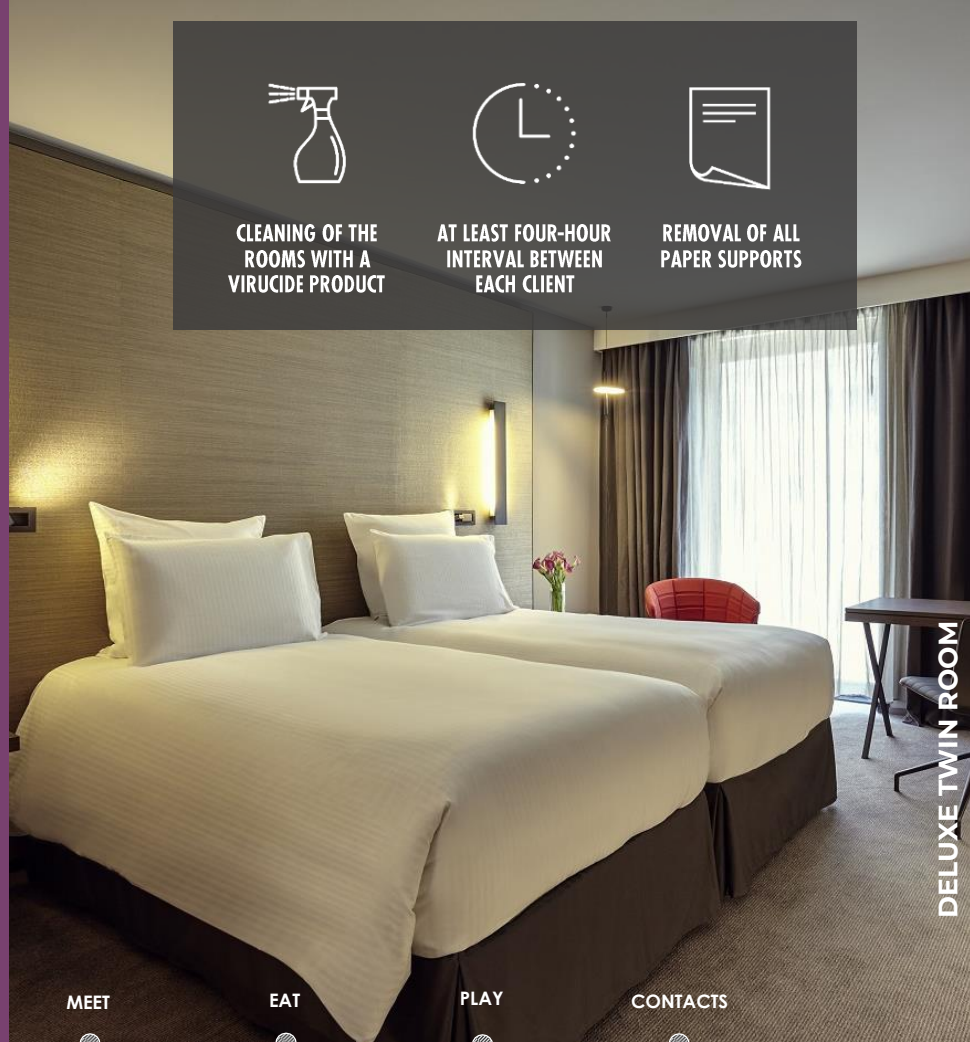

# SLEEP

305 ROOMS | 90 TWINS

CLASSIC ROOM

HOME

DESTINATION  
CDG AIRPORT

WELCOME

SLEEP

MEET

# SLEEP

DELUXE ROOM WITH A VIEW OF THE RUNWAYS

DELUXE DOUBLE ROOM

HOME

DESTINATION  
CDG AIRPORT

WELCOME

SLEEP

MEET