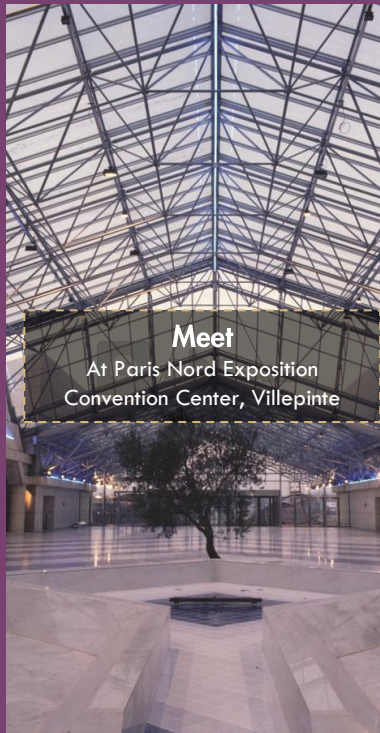

# DESTINATION ROISSY – CHARLES DE GAULE AIRPORT

MODERN & DYNAMIC • PREMIUM LOCATION • CLOSE TO PARIS NORD EXPOSITION CONVENTION CENTER (VILLEPINTE) • EASY ACCESS TO PARIS

**Roissy CDG Airport**  
Main Paris airport with  
international flights

**Shopping**  
Aéroville Shopping Mall  
at 15 minutes

**Meet**  
At Paris Nord Exposition  
Convention Center, Villepinte

**Culture**  
Chantilly Castle  
& Domaine

**While in Roissy**  
Bourget Air  
& Space museum