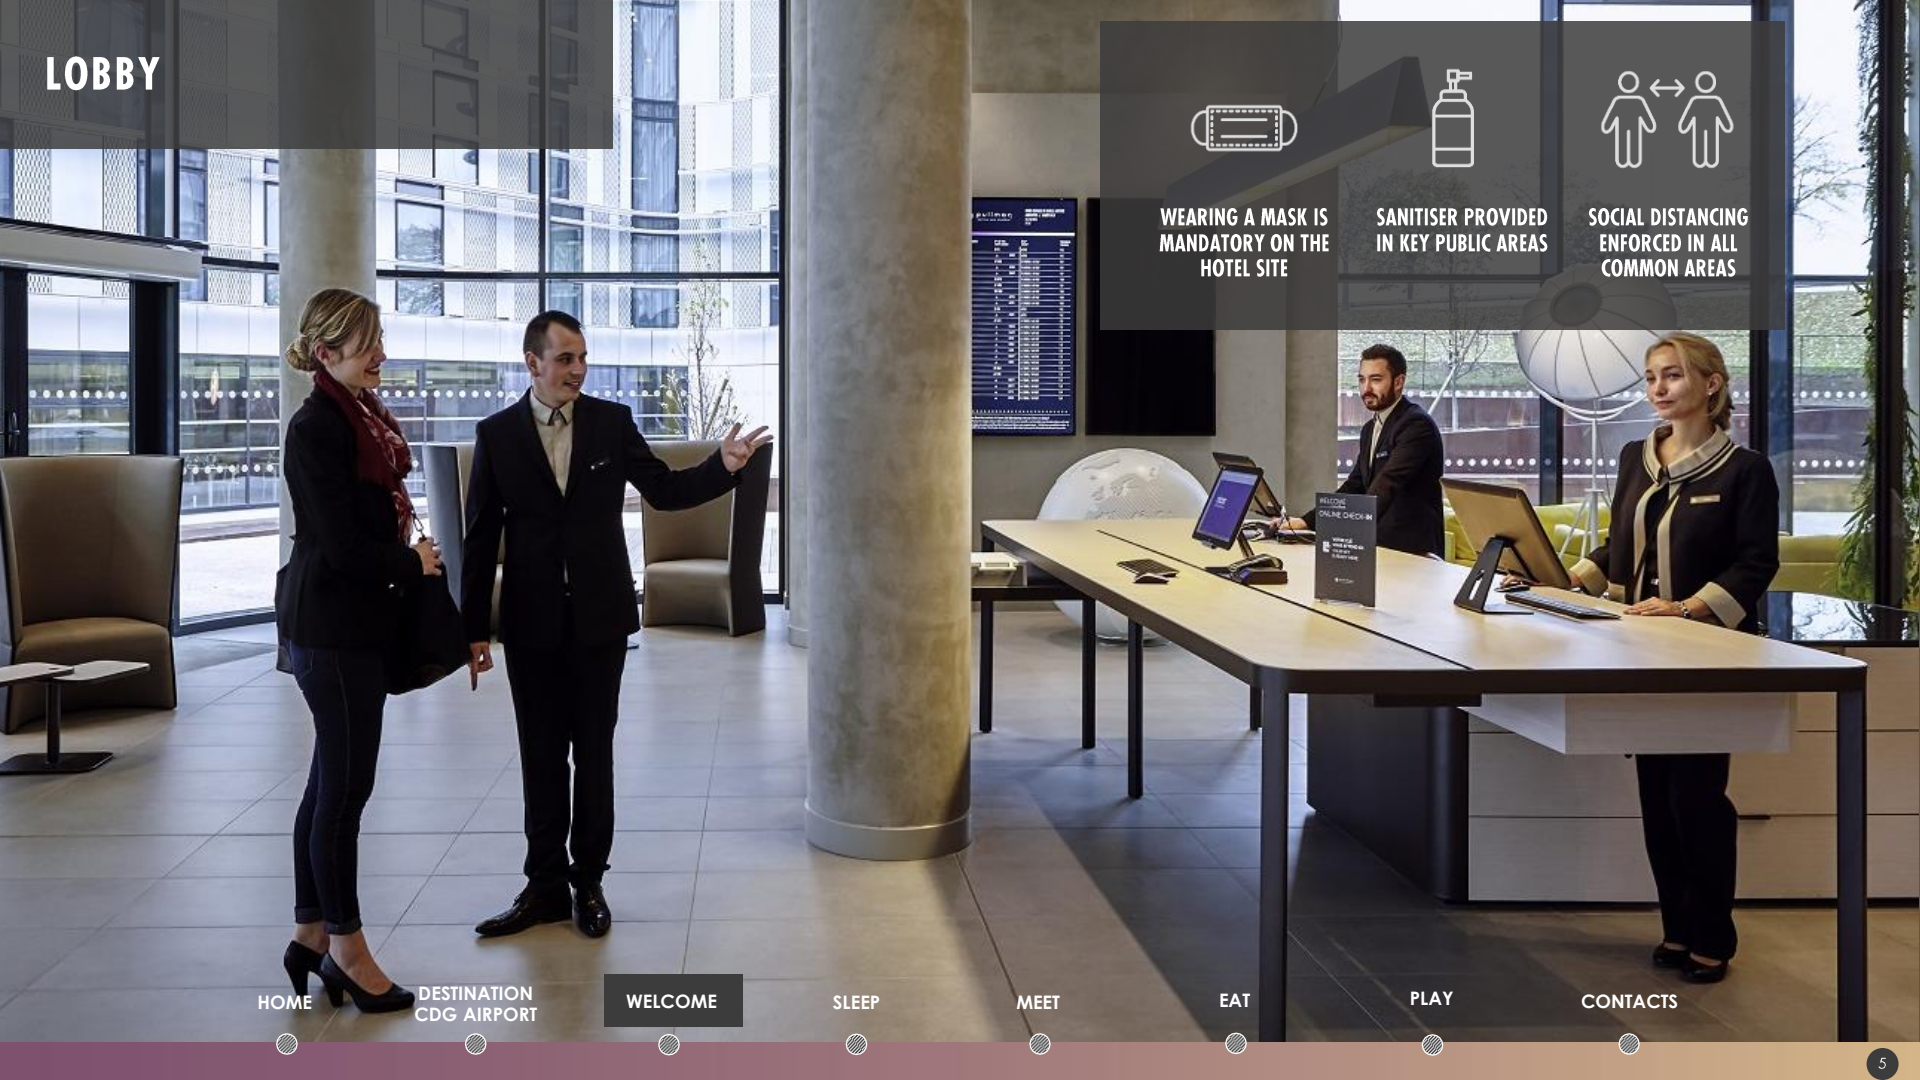

HOME

DESTINATION  
CDG AIRPORT

WELCOME

SLEEP

MEET

EAT

PLAY

CONTACTS

# LOBBY

WEARING A MASK IS MANDATORY ON THE HOTEL SITE

SANITISER PROVIDED IN KEY PUBLIC AREAS

SOCIAL DISTANCING ENFORCED IN ALL COMMON AREAS

HOME

DESTINATION  
CDG AIRPORT

WELCOME

SLEEP